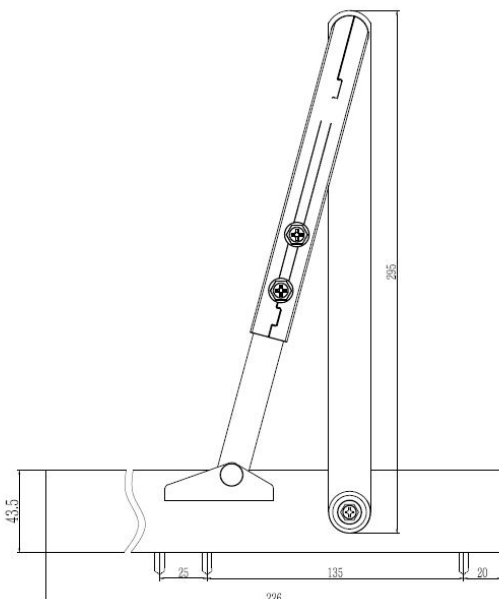

PRODUCT SHEET

Description:

Door Closer DC873 EN 2-5 Silver, 20-120 Kg, 3 Valves Adjust- ment, W/Latch and Closing Speed, Back Check

Item number:

17.87.182-0

Units	Box	Carton	HS Code	Barcode
Pcs.	1	10	8302600090	
				5704866400848

SISO A/S

Mileparken 11
DK-2740 Skovlunde
Denmark
VAT: DK 24786013

Phone +45 45 830 900

www.siso.dk
siso@siso.dk

Danske Bank
Nytorv Branch
Copenhagen
SWIFT: DABADKKK

Account no.
4180 3112 112936
IBAN Account
DK7230003112112936