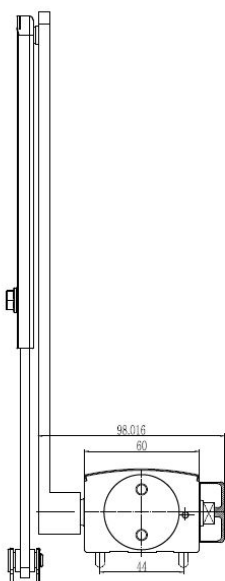

## Description:

Door Closer DC873 EN 2-5 Silver, 20-120 Kg, 3 Valves Adjust- ment, W/Latch and Closing Speed, Back Check

## Item number:

17.87.182-0

Units	Box	Carton	HS Code	Barcode
Pcs.	1	10	8302600090	
				5704866400848